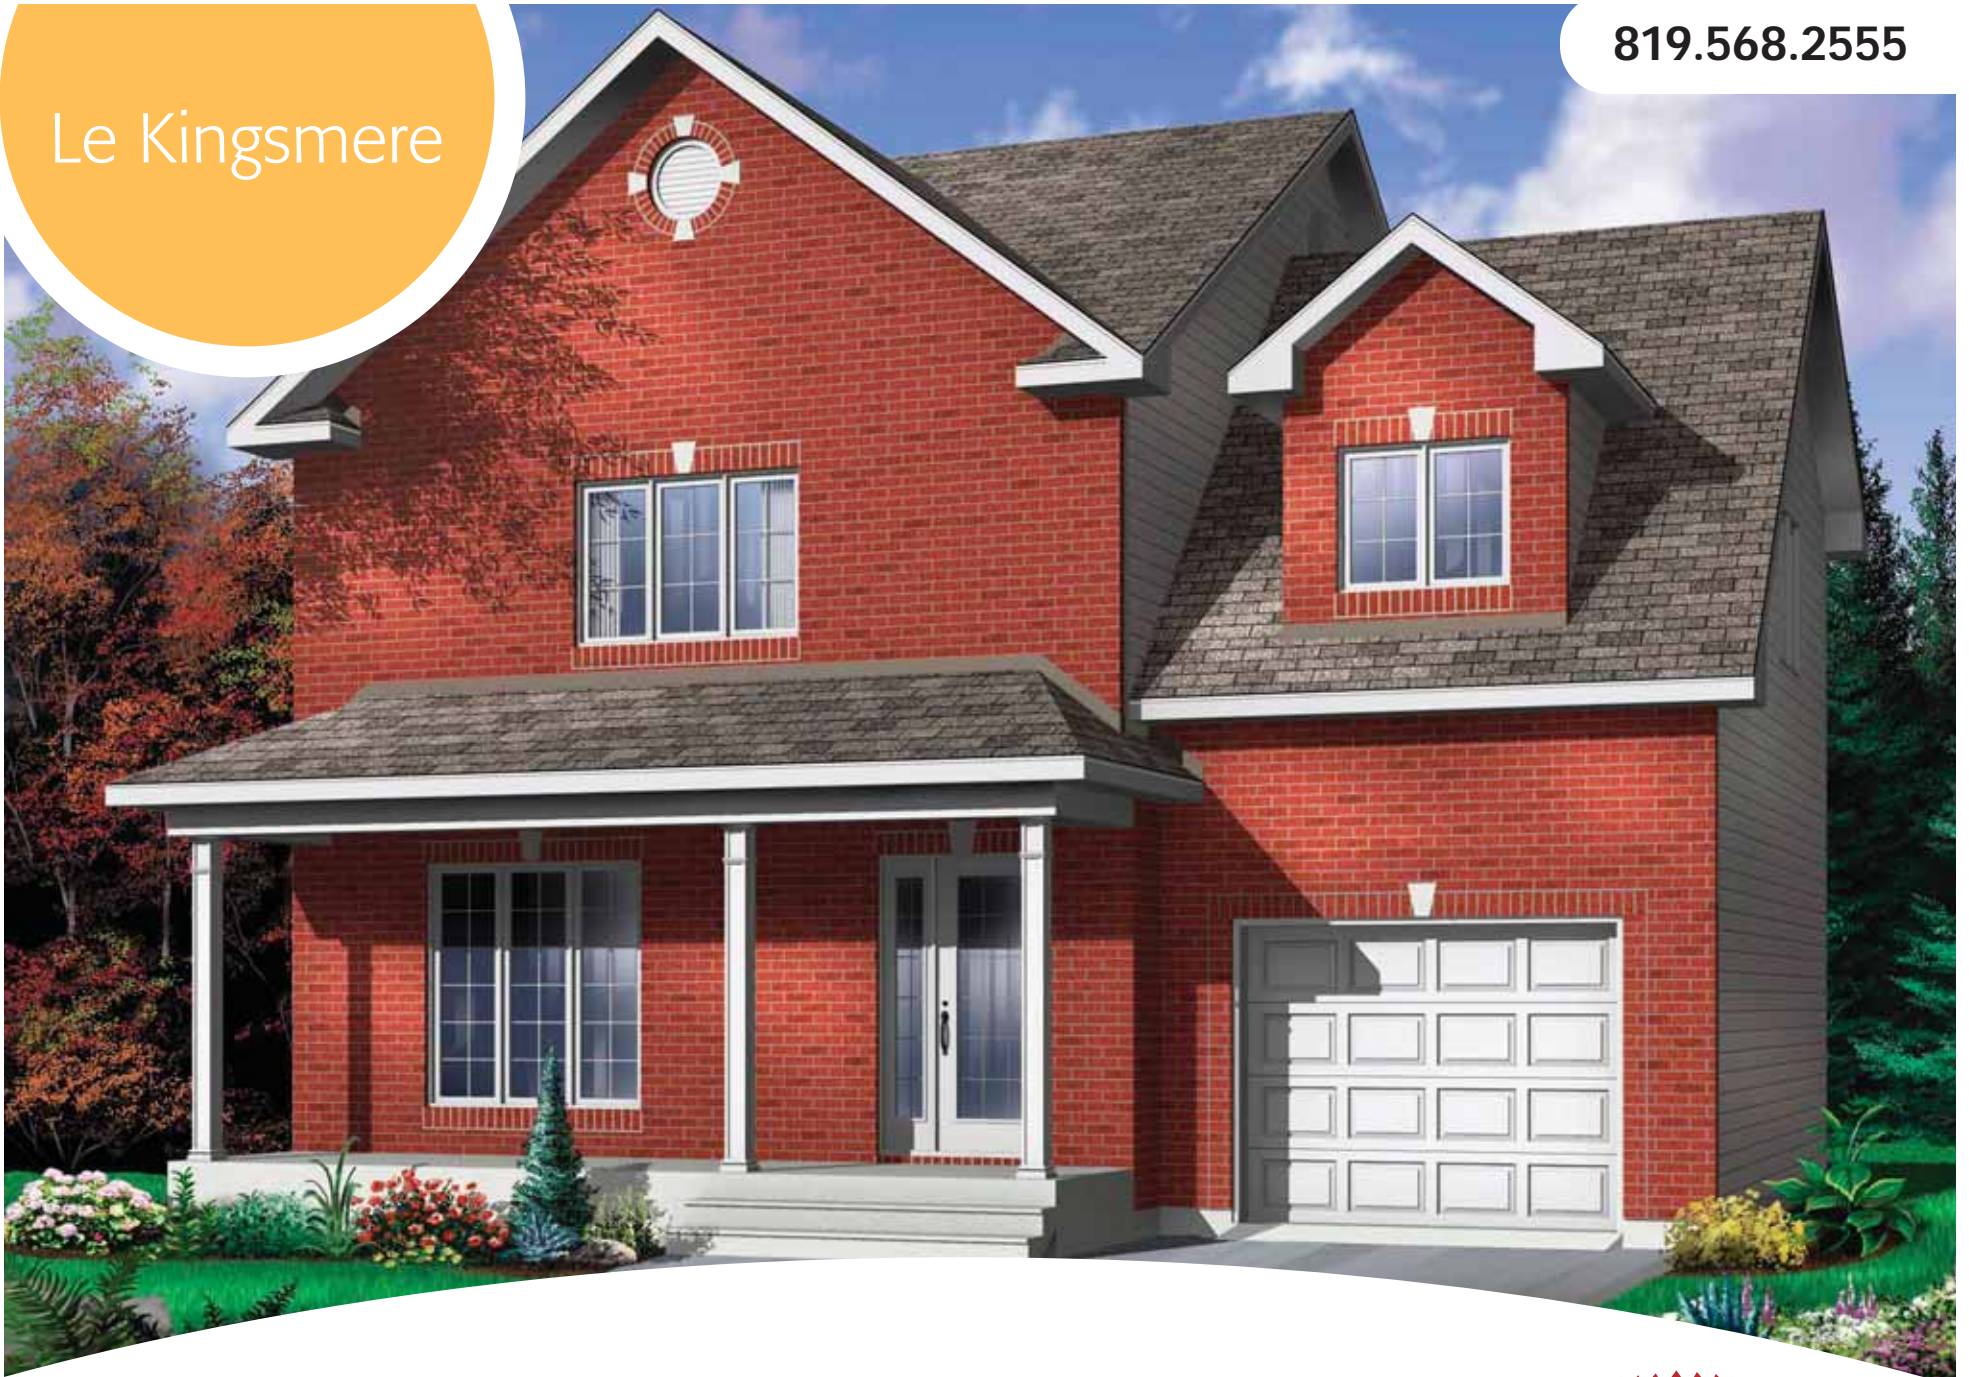

819.568.2555

Le Kingsmere

Village
Tecumseh

The logo for Du Barry Construction features a red diamond-shaped graphic above the text "Du Barry" in a green, stylized font, with "CONSTRUCTION" in a smaller, black, sans-serif font below it.

ÉTAGE

REZ-DE-CHAUSSÉE

ÉTAGE

REZ-DE-CHAUSSÉE

38'-0"
11,4 m

35'-0"
10,8 m