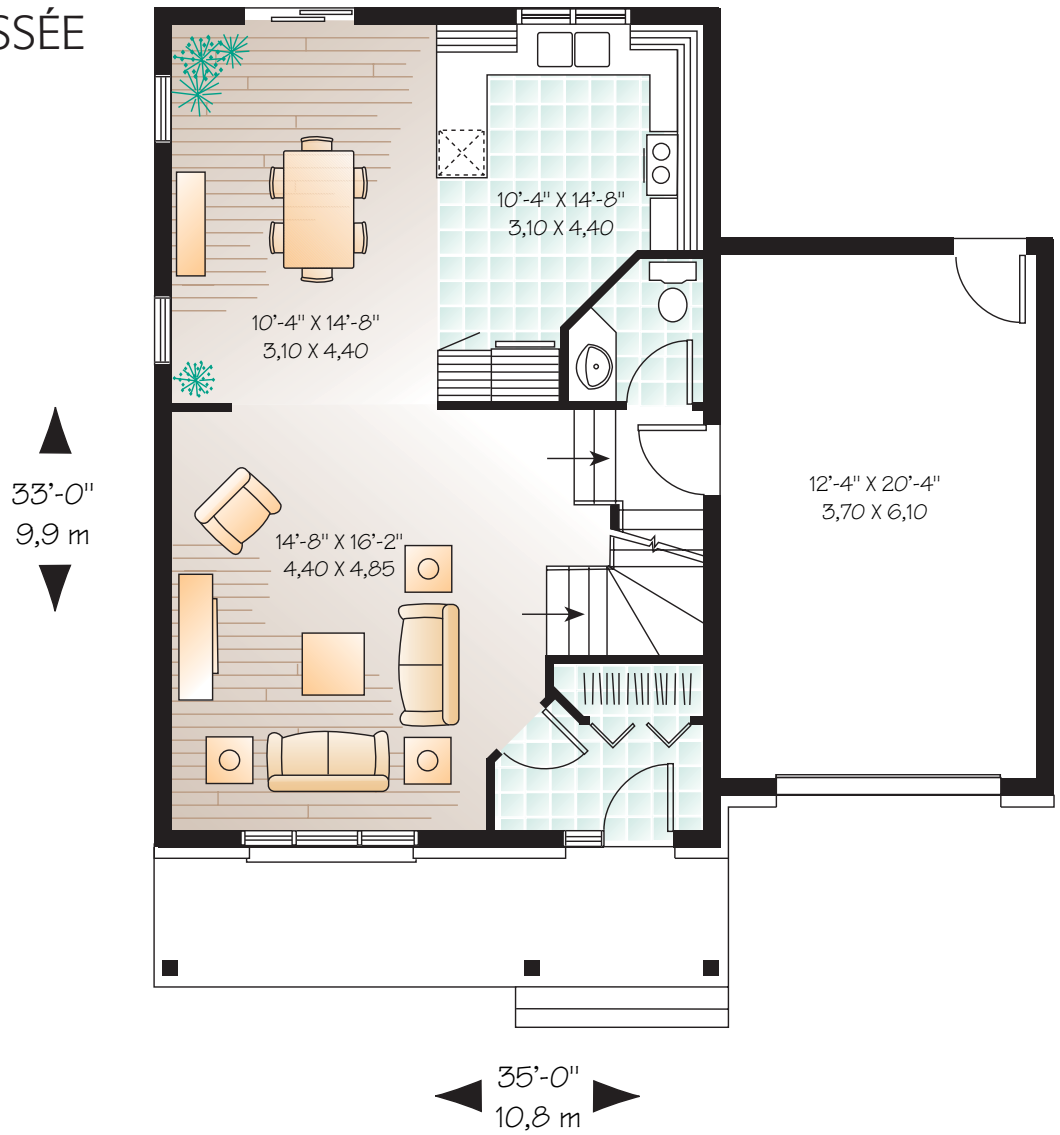

819.568.2555

Le Kingsmere

Village
Tecumseh

The logo for Du Barry Construction features a red diamond-shaped graphic above the text "Du Barry" in a green, stylized font, with "CONSTRUCTION" in a smaller, black, sans-serif font below it.

ÉTAGE

REZ-DE-CHAUSSÉE

ÉTAGE

REZ-DE-CHAUSSÉE

38'-0"
11,4 m

35'-0"
10,8 m