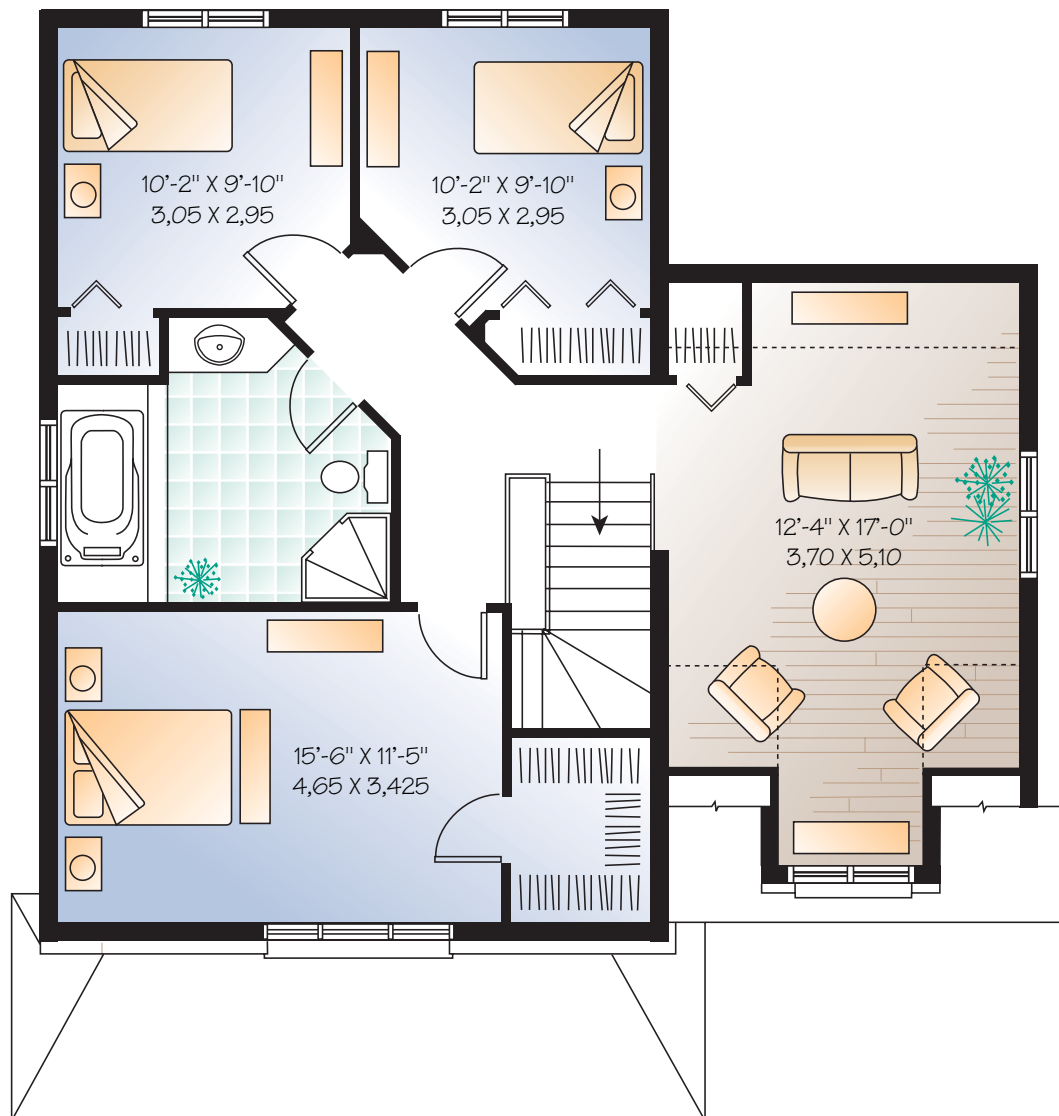

819.568.2555

Le Kingsmere

Village
Tecumseh

The logo for Du Barry Construction features a red diamond-shaped graphic above the text "Du Barry" in a green, stylized font, with "CONSTRUCTION" in a smaller, black, sans-serif font below it.

ÉTAGE

REZ-DE-CHAUSSÉE

ÉTAGE

REZ-DE-CHAUSSÉE

38'-0"
11,4 m

35'-0"
10,8 m