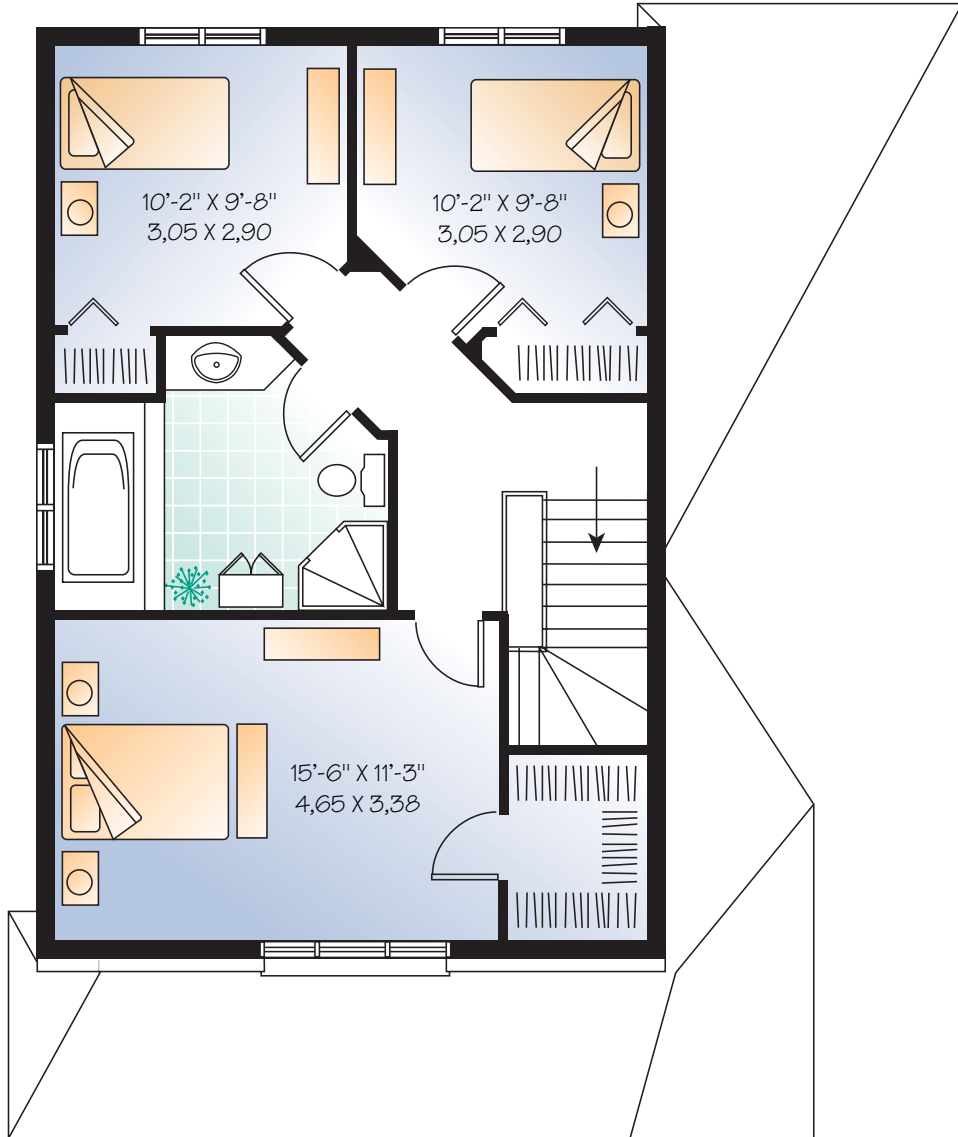

819.568.2555

Le Kingsmere

Village
Tecumseh

The logo for Du Barry Construction features a red diamond-shaped graphic above the text "Du Barry" in a green, stylized font, with "CONSTRUCTION" in a smaller, black, sans-serif font below it.

ÉTAGE

REZ-DE-CHAUSSÉE

ÉTAGE

REZ-DE-CHAUSSÉE

38'-0"
11,4 m

35'-0"
10,8 m